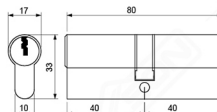

Desc. : Lever Handle Solid Roses & Escutcheon
- Stainless Steel SUS 304
Type : DEKKSON LHSR 16/22MM LM
Color : SSS (Satin Stainless Steel)