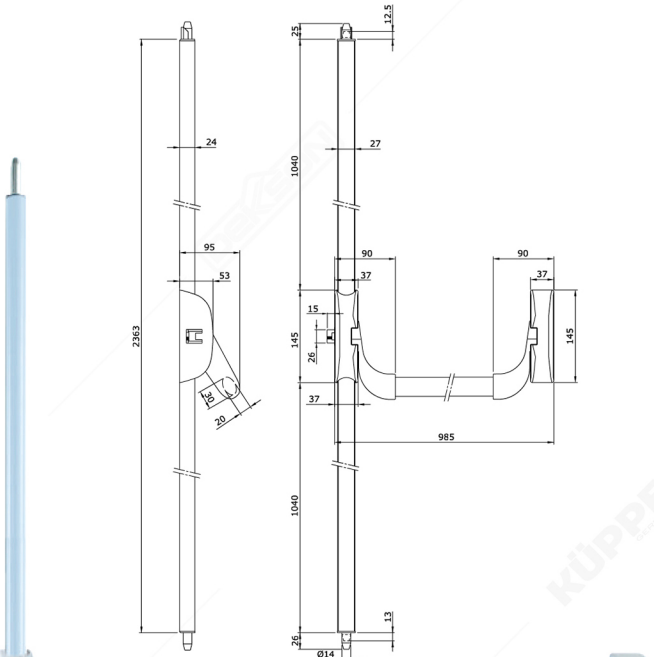

LOCKSET PB-SE/DE-ISEO VERTICAL (SINGLE / DOUBLE ENTRY)

Desc. : Bar Handle with Vertical Bolt
Type : ISEO 2 Point Idea 9432083774
Color : Met Grey
(Available : Black & Red)

CE
BS EN 1154

+

Desc. : Handle & Key
Type : ISEO 94011007T
Color : Met Grey
(Available : Black)