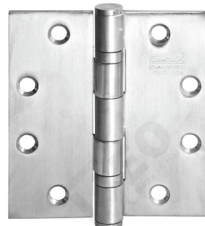

### LOCKSET PB-SE/DE-ISEO VERTICAL (SINGLE / DOUBLE ENTRY)

Desc. : Bar Handle with Vertical Bolt  
Type : ISEO 2 Point Idea 9432083774  
Color : Met Grey  
(Available : Black & Red)

**CE**  
BS EN 1154

+

HINGE KUPPE

**HINGE KUPPE**  
ESS 4X3X3MM 2BB SSS LM  
Max Capacity : 80 kg / pair

**HINGE KUPPE**  
ESS 4,5X4X3MM 2BB SSS LM  
Max Capacity : 100 kg / pair

HINGE DEKKSON

**HINGE DEKKSON**  
ESS 4X3X3MM 2BB SSS LM  
Max Capacity : 75 kg / pair