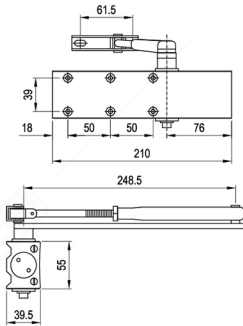

**DOOR CLOSER DEKKSON
DCL 525 NHO**
Max Capacity : 40 - 100 kg