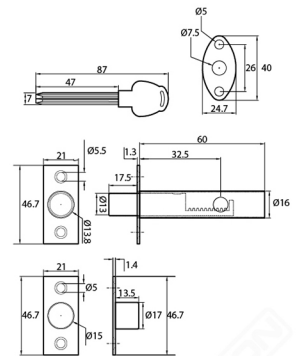

LOCKSET SHD-DKS-PP09-WBK (SHAFT DOOR - SECURITY BOLT)