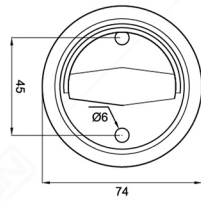

LOCKSET SHD-DKS-PP09-WBK (SHAFT DOOR - SECURITY BOLT)