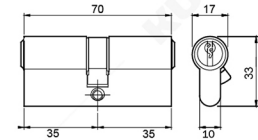

CYLINDER ISEO
CYL F6 DC 80MM SN