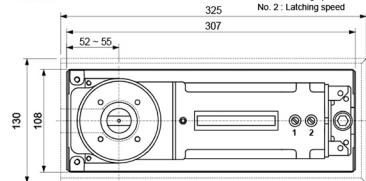

No. 1: Closing speed
No. 2: Latching speed