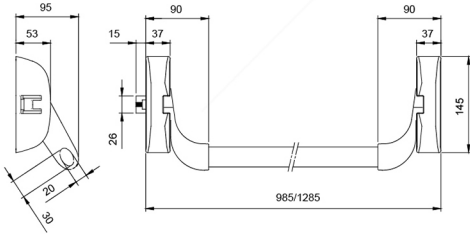

LOCKSET FOR PANIC DOOR WITH BAR HANDLE

LOCKSET PC-SE/DE-ISEO 3774A-K (SINGLE / DOUBLE ENTRY)

CE
BS EN 1154

+

ISEO
Made in Italy

Desc. : Bar Handle
Type : ISEO Idea Single Point 941113774A
Color : Met Grey
(Available : Black & Red)

Desc. : Handle & Key
Type : ISEO 94011007T
Color : Met Grey
(Available : Black)

LOCKSET PB-SE/DE-ISEO VERTICAL (SINGLE / DOUBLE ENTRY)

Desc. : Bar Handle with Vertical Bolt
Type : ISEO 2 Point Idea 9432083774
Color : Met Grey
(Available : Black & Red)

CE
BS EN 1154

+

Desc. : Handle & Key
Type : ISEO 94011007T
Color : Met Grey
(Available : Black)