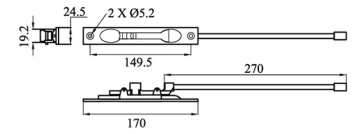

**FLUSH BOLT DEKKSON
FB SQ 501 270MM ZC**