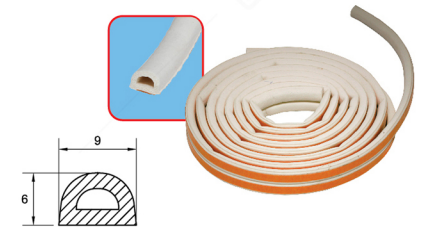

"D" PROFILE DSD 9X6MM WH

Available : Brown

DUST PROOF STRIKE