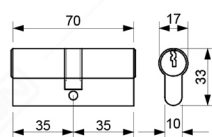

CYLINDER KUPPE
CYL DC D80MM SN LM