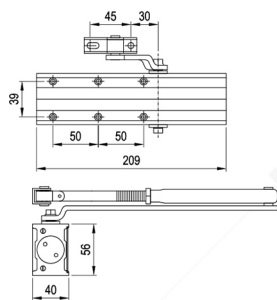

**DOOR CLOSER KUPPE
DCL KUPPE 4080 NHO NA**
Max Capacity : 40 - 80 kg