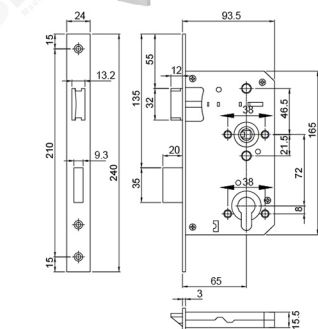

Desc. : Lockcase Non Panic
Type : KUPPE MTS IL 6572 LM
Color : SSS (Satin Stainless Steel)