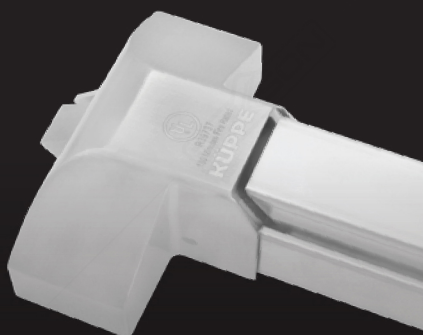

# STEEL DOOR ACCESSORIES

15 YEARS WARRANTY

TK-KID.SDA/2021

**KÜPPE**

**ISEO**  
Made in Italy

**DEKSON**  
QUALITY IS THE KEY