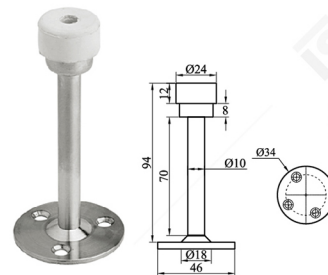

DOOR STOPPER

**DOOR STOPPER DEKKSON
DS 002 SSS**

**DOOR STOPPER DEKKSON
DS 886 SN**