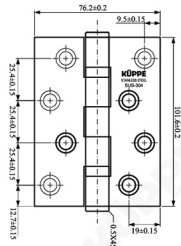

HINGE KUPPE
ESS 4,5X4X3MM 2BB SSS LM
Max Capacity : 100 kg / pair