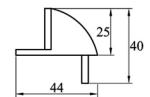

**DOOR STOPPER DEKKSON
DS 886 SN**