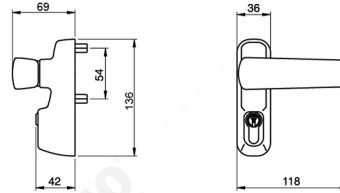

ISEO
Made in Italy

Desc. : Bar Handle
Type : ISEO Idea Single Point 941113774A
Color : Met Grey
(Available : Black & Red)

Desc. : Handle & Key
Type : ISEO 94011007T
Color : Met Grey
(Available : Black)