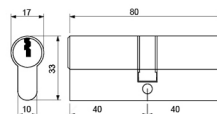

STEEL DOOR 8672 NON PANIC DOUBLE ENTRY (CYL 80MM)

Desc. : Lever Handle Solid Roses & Escutcheon
- Stainless Steel SUS 304
Type : DEKKSON LHSR 16/22MM LM
Color : SSS (Satin Stainless Steel)

Desc. : Double Cylinder
Type : DEKKSON 80MM
Color : SN (Satin Nickel)