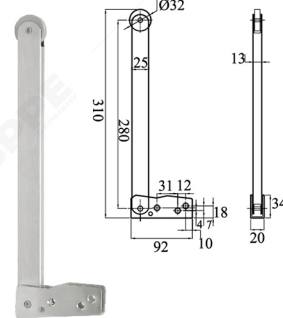

DOOR SELECTOR

**DOOR SELECTOR DEKKSON
DSR 300 SSS**