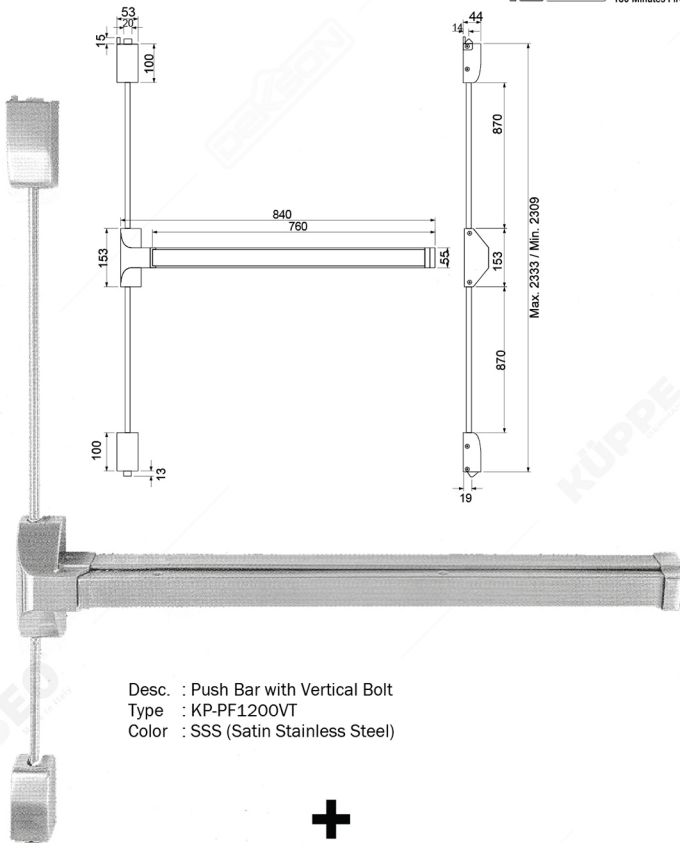

Desc. : Push Bar with Vertical Bolt
Type : KP-PF1200VT
Color : SSS (Satin Stainless Steel)