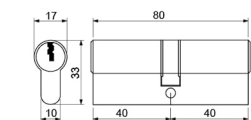

CYLINDER KUPPE
CYL HC D50MM SN LM