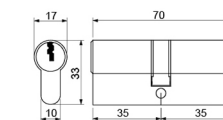

CYLINDER ISEO  
CYL R6 DC 80MM SN

CYLINDER ISEO  
CYL F6 HC 50MM SN

CYLINDER ISEO  
CYL F5 TC 70MM SN

CYLINDER DEKKSON  
CYL HC DL 40MM SN

CYLINDER DEKKSON  
CYL HC DL 50MM SN

CYLINDER DEKKSON  
CYL DC DL 70MM SN