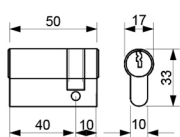

CYLINDER KUPPE
CYL DC D70MM SN LM