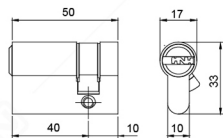

CYLINDER ISEO  
CYL R6 DC 80MM SN

CYLINDER ISEO  
CYL F6 HC 50MM SN

CYLINDER ISEO  
CYL F5 TC 70MM SN

CYLINDER DEKKSON  
CYL HC DL 40MM SN

CYLINDER DEKKSON  
CYL HC DL 50MM SN

CYLINDER DEKKSON  
CYL DC DL 70MM SN