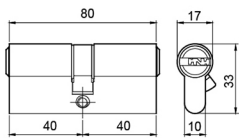

CYLINDER ISEO  
CYL R6 DC 80MM SN

CYLINDER ISEO  
CYL F6 HC 50MM SN

CYLINDER ISEO  
CYL F5 TC 70MM SN

CYLINDER DEKKSON  
CYL HC DL 40MM SN

CYLINDER DEKKSON  
CYL HC DL 50MM SN

CYLINDER DEKKSON  
CYL DC DL 70MM SN