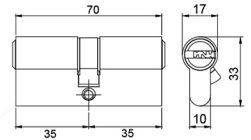

CYLINDER ISEO  
CYL R6 DC 80MM SN

CYLINDER ISEO  
CYL F6 HC 50MM SN

CYLINDER ISEO  
CYL F5 TC 70MM SN

CYLINDER DEKKSON  
CYL HC DL 40MM SN

CYLINDER DEKKSON  
CYL HC DL 50MM SN

CYLINDER DEKKSON  
CYL DC DL 70MM SN