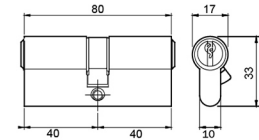

CYLINDER ISEO
CYL R6 DC 70MM SN