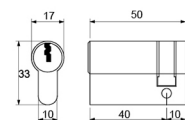

CYLINDER ISEO  
CYL R6 DC 80MM SN

CYLINDER ISEO  
CYL F6 HC 50MM SN

CYLINDER ISEO  
CYL F5 TC 70MM SN

CYLINDER DEKKSON  
CYL HC DL 40MM SN

CYLINDER DEKKSON  
CYL HC DL 50MM SN

CYLINDER DEKKSON  
CYL DC DL 70MM SN