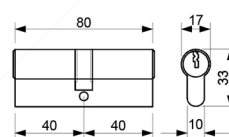

CYLINDER DEKKSON  
CYL DC DL 80MM SN

CYLINDER KUPPE  
CYL HC D50MM SN LM

CYLINDER KUPPE  
CYL DC D70MM SN LM

CYLINDER KUPPE  
CYL DC D80MM SN LM