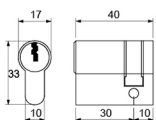

CYLINDER ISEO  
CYL R6 DC 80MM SN

CYLINDER ISEO  
CYL F6 HC 50MM SN

CYLINDER ISEO  
CYL F5 TC 70MM SN

CYLINDER DEKKSON  
CYL HC DL 40MM SN

CYLINDER DEKKSON  
CYL HC DL 50MM SN

CYLINDER DEKKSON  
CYL DC DL 70MM SN