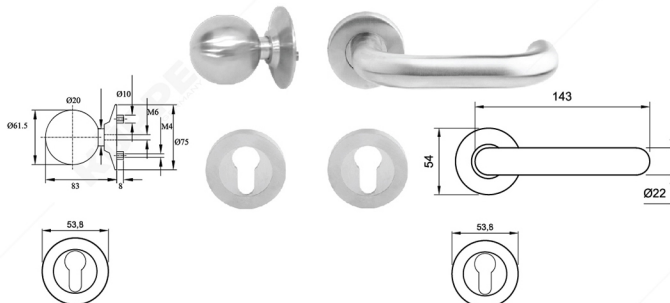

LOCKSET FOR PANIC & NON PANIC DOOR WITH LEVER HANDLE

LOCKSET FOR PANIC DOOR WITH LEVER HANDLE

STEEL DOOR 8672 PANIC SINGLE ENTRY

Desc. : Double Cylinder
Type : DEKKSON 80MM
Color : SN (Satin Nickel)

Desc. : Lockcase
Type : DEKKSON MTS IL 8672 PANIC LM
Color : SSS (Satin Stainless Steel)

Desc. : Fix Knob & Escutcheon
- Stainless Steel SUS 304
Type : Knob 3MM
Color : SSS (Satin Stainless Steel)

Desc. : Lever Handle Solid Roses & Escutcheon
- Stainless Steel SUS 304
Type : DEKKSON LHSR 16/22MM LM
Color : SSS (Satin Stainless Steel)