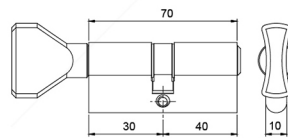

## MORTISE

**ROLLER LOCKCASE KUPPE  
MTS RL 6572 SSS LM**

**DEAD BOLT KUPPE  
MTS DB40MM SSS**

CYLINDER

CYLINDER ISEO  
CYL F5 DC 70MM SN

CYLINDER ISEO  
CYL F6 DC 70MM SN

CYLINDER ISEO  
CYL F6 DC 80MM SN

CYLINDER ISEO  
CYL R6 DC 70MM SN

CYLINDER ISEO  
CYL R6 DC 80MM SN

CYLINDER ISEO  
CYL F6 HC 50MM SN

CYLINDER ISEO  
CYL F5 TC 70MM SN

CYLINDER DEKKSON  
CYL HC DL 40MM SN

CYLINDER DEKKSON  
CYL HC DL 50MM SN

CYLINDER DEKKSON  
CYL DC DL 70MM SN