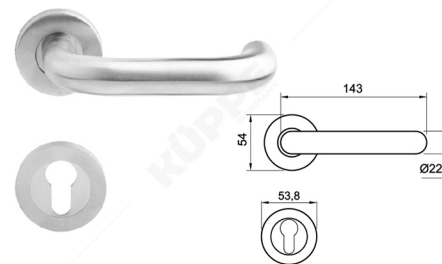

STEEL DOOR 8672 NON PANIC DOUBLE ENTRY (CYL 80MM)

Desc. : Lever Handle Solid Roses & Escutcheon
- Stainless Steel SUS 304
Type : DEKKSON LHSR 16/22MM LM
Color : SSS (Satin Stainless Steel)

Desc. : Double Cylinder
Type : DEKKSON 80MM
Color : SN (Satin Nickel)