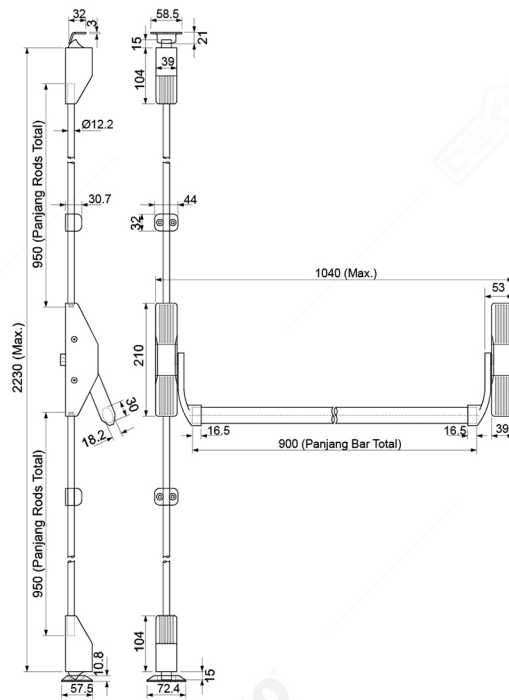

LOCKSET FOR PANIC DOOR WITH BAR HANDLE

PANIC EXIT DEKKSON PD 0701 BLACK+HANDLE

Desc. : Bar Handle
Type : PD DKS 0701
Color : Black & Red

+

Desc. : Handle & Key
Type : PD DKS 0701
Color : Black

PANIC EXIT DEKKSON 2 POINT PD 0702 BLACK+HANDLE

Desc. : Bar Handle
Type : PD DKS 0702
Color : Black & Red

+

Desc. : Handle & Key
Type : PD DKS 0701
Color : Black