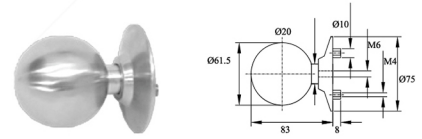

Desc. : Fix Knob - Stainless Steel SUS 304
Type : Knob 3MM
Color : SSS (Satin Stainless Steel)