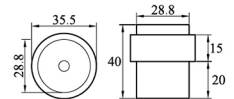

**DOOR STOPPER DEKKSON
DS 006 SSS**