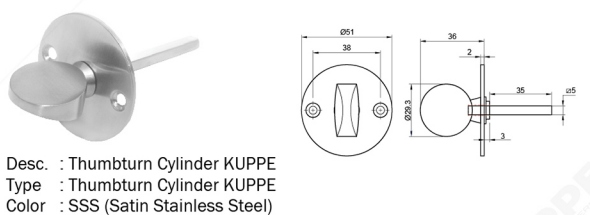

Desc. : Thumbturn Cylinder KUPPE
Type : Thumbturn Cylinder KUPPE
Color : SSS (Satin Stainless Steel)