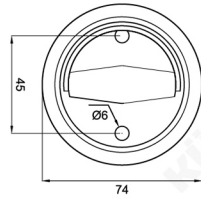

SHAFT DOOR

LOCKSET SHD-DKS-PP09-DL901 (SHAFT DOOR)