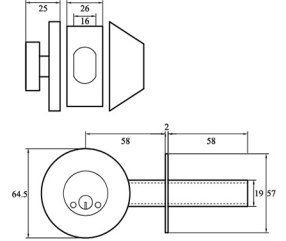

SHAFT DOOR

LOCKSET SHD-DKS-PP09-DL901 (SHAFT DOOR)