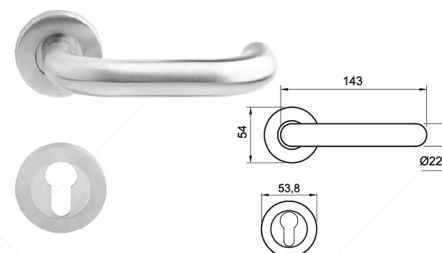

STEEL DOOR 8672 NON PANIC DOUBLE ENTRY (CYL 70MM)

Desc. : Lever Handle Tube Roses & Escutcheon
- Stainless Steel SUS 304
Type : DEKKSON LHTR 16/22MM LM
Color : SSS (Satin Stainless Steel)

Desc. : Double Cylinder
Type : DEKKSON 70MM
Color : SN (Satin Nickel)

Desc. : Lockcase Non Panic
Type : DEKKSON MTS IL 8672 LM
Color : SSS (Satin Stainless Steel)