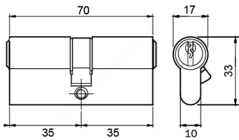

CYLINDER ISEO
CYL F6 DC 70MM SN