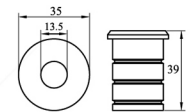

**DUST PROOF STRIKE
DP003 SSS**