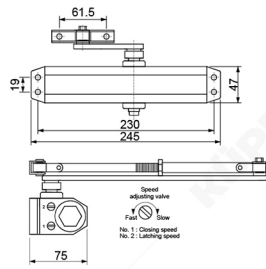

ACCESSORIES

DOOR CLOSER

**DOOR CLOSER DEKKSON
DCL 105 NHO NA**
Max Capacity : 100 kg