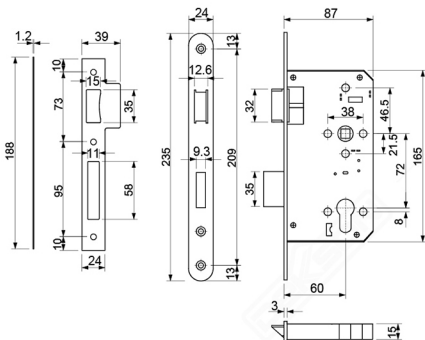

STEEL DOOR 8672 PANIC DOUBLE ENTRY