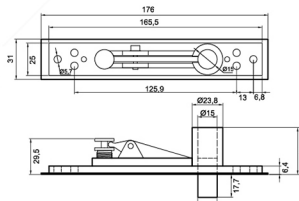

HINGE KUPPE

HINGE DEKKSON

HINGE PIVOT DEKKSON PVT DKS-200

Desc. : Pivot Hinge 200 kg
Type : Pivot DKS FPB DL-05
Max Capacity : 200 kg / set

* Acc FH Stang, Top Pivot & FPB DL 05 to be ordered separately

HINGE PIVOT DEKKSON PVT DKS-250

Desc. : Pivot Hinge 250 kg
Type : Pivot DKS PV-002
Max Capacity : 250 kg / set

No. 1: Closing speed
No. 2: Latching speed