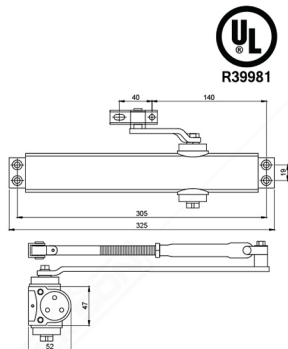

## DOOR CLOSER

**DOOR CLOSER DEKKSON  
DCL 105 NHO NA**  
Max Capacity : 100 kg

**DOOR CLOSER DEKKSON  
DCL 525 NHO**  
Max Capacity : 40 - 100 kg

**DOOR CLOSER KUPPE  
DCL KUPPE 4080 NHO NA**  
Max Capacity : 40 - 80 kg