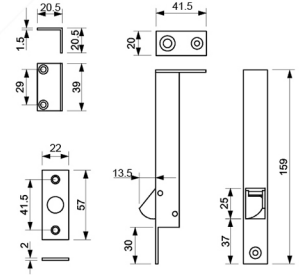

ACCESSORIES

DOOR CLOSER

FLUSH BOLT

**FLUSH BOLT DEKKSON
FB SQ 501 270MM ZC**

DOOR SELECTOR

"D" PROFILE DSD 9X6MM WH

Available : Brown

DUST PROOF STRIKE

DOOR STOPPER